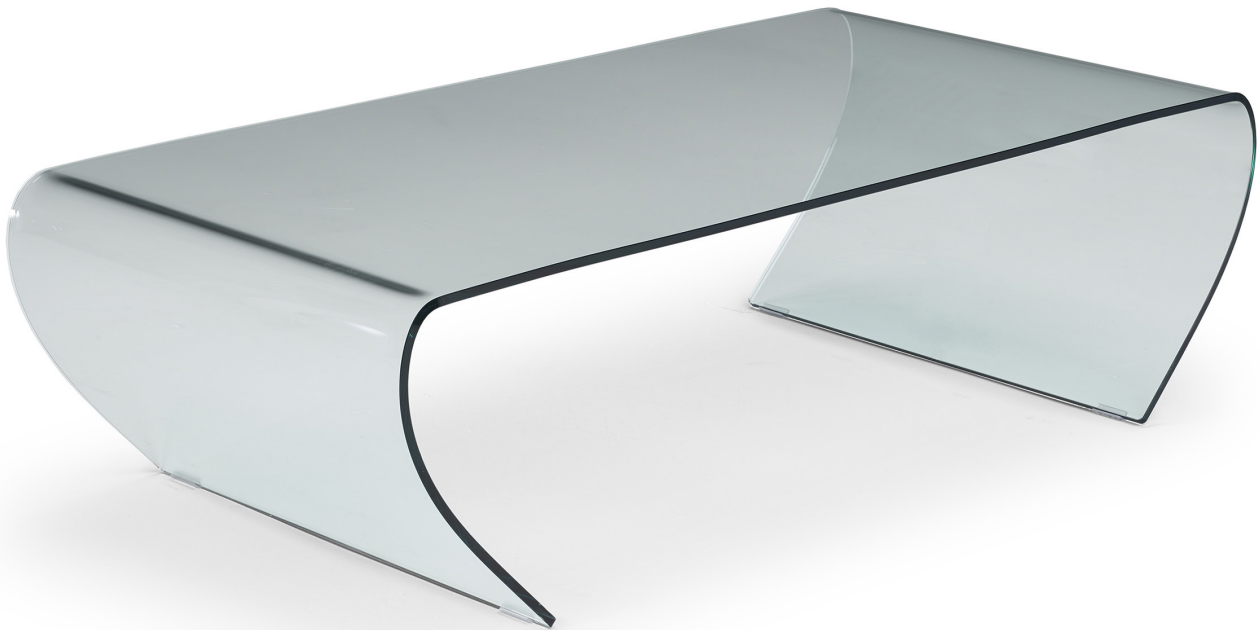

■ T18601X • 121 x 60 x H35 cm / 48 x 24 x H14 in

■ T18601X • Detail

## SCHEMATICS

---

### Rectangular Central

60cm x 121cm H 35cm  
23,62" x 47,64" H 13,78"