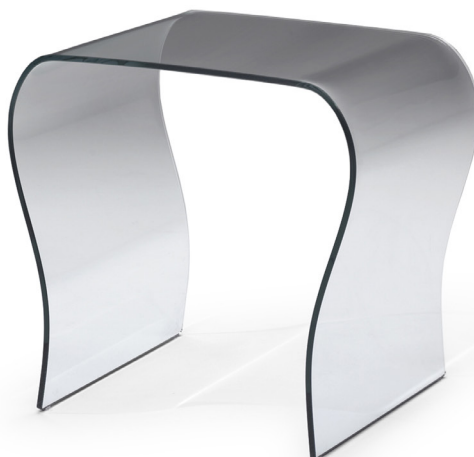

■ T18203X • 140 x 42 x H74 cm / 55 x 17 x H29 in

■ T18202X • 120 x 62 x H42 cm / 47x 24 x H17 in

■ T18201X • 60 x 50 x H56 cm / 24 x 20 x H22 in

ALL PICTURES SHOWN ARE FOR ILLUSTRATIVE PURPOSE ONLY. ACTUAL PRODUCT MAY VARY DUE TO PRODUCT ENHANCEMENT.

### Rectangular Central

120cm x 62cm H 42cm  
47,24" x 24,41" H 16,54"