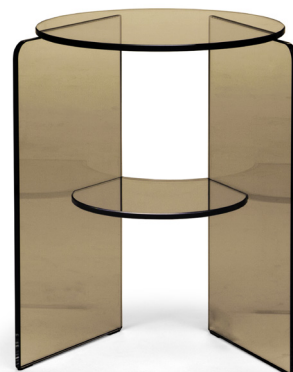

■ T041005XOF / T041005XDD
(draft image - projectual review)

■ T041008XOF / T041008XDD

■ T041011XOF / T041011XDD

■ T041006XOF / T041006XDD
(draft image - projectual review)

■ T041009XOF / T041009XDD

■ T041012XOF / T041012XDD

■ T041004XOF / T041004XDD
(draft image - projectual review)

■ T041007XOF / T041007XDD

■ T041010XOF / T041010XDD

SCHEMATICS

Round ANGULAR

70cm x 70cm H 41cm
27,56" x 27,56" H 16,14"

Round Central

90cm x 90cm H 31cm
35,43" x 35,43" H 12,2"

Round Accent

40cm x 40cm H 51cm
15,75" x 15,75" H 20,08"

FINISHINGS

Frame finishing

BRONZE

SMOKE

Extra Clear Glass

Top finishing