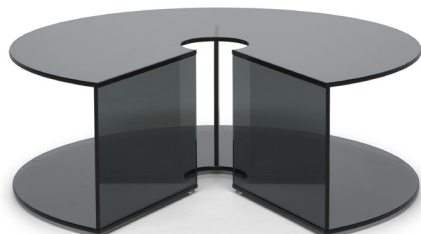

■ T041005XOF / T041005XDD
(draft image - projectual review)

■ T041008XOF / T041008XDD

■ T041011XOF / T041011XDD

■ T041006XOF / T041006XDD
(draft image - projectual review)

■ T041009XOF / T041009XDD

■ T041012XOF / T041012XDD

■ T041004XOF / T041004XDD
(draft image - projectual review)

■ T041007XOF / T041007XDD

■ T041010XOF / T041010XDD

SCHEMATICS

Round ANGULAR

70cm x 70cm H 41cm
27,56" x 27,56" H 16,14"

Round Central

90cm x 90cm H 31cm
35,43" x 35,43" H 12,2"

Round Accent

40cm x 40cm H 51cm
15,75" x 15,75" H 20,08"

FINISHINGS

Frame finishing

BRONZE

SMOKE

Extra Clear Glass

Top finishing