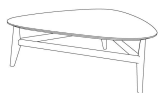

■ E22232X / E22256X

ALL PICTURES SHOWN ARE FOR ILLUSTRATIVE PURPOSE ONLY. ACTUAL PRODUCT MAY VARY DUE TO PRODUCT ENHANCEMENT.

**SCHEMATICS**

**Rectangular ANGULAR**

50cm x 80cm H 40cm  
19,69" x 31,5" H 15,75"

**Rectangular Central**

60cm x 120cm H 35cm  
23,62" x 47,24" H 13,78"

**Rectangular ACCENT**

40cm x 50cm H 50cm  
15,75" x 19,69" H 19,69"

**Round ANGULAR**

80cm x 80cm H 47cm  
31,5" x 31,5" H 18,5"

**Round Central**

100cm x 100cm H 35cm  
39,37" x 39,37" H 13,78"

**FINISHINGS**

**Frame finishing**

Brown Ash

Blonde Ash

**Top finishing**

WHITE

Light blue