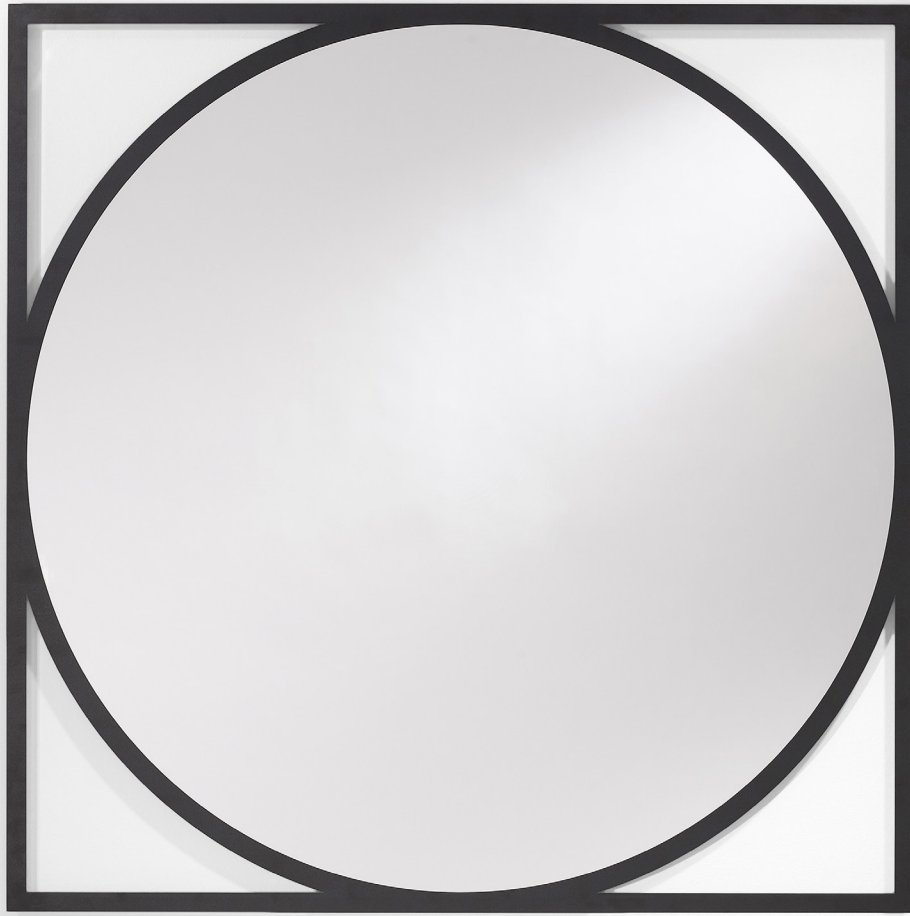

by NATUZZI
DIVANI & DIVANI

■ Y014001XOF / Y014001XDD

■ Detail

SCHEMATICS

Mirror

3cm x 90cm H 90cm
1,18" x 35,43" H 35,43"

FINISHINGS

Frame finishing

MIRROR

Mirror finishing

BLACK