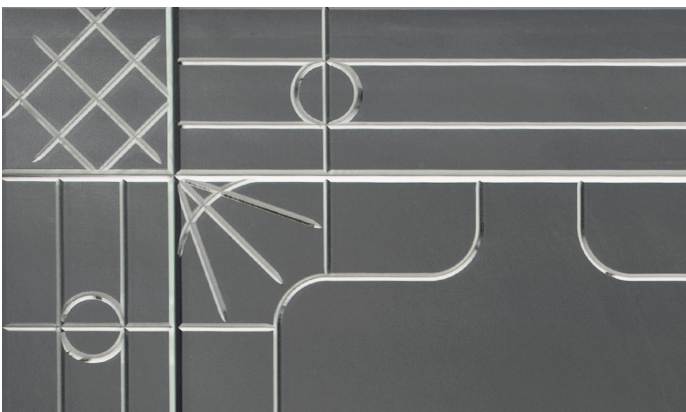

■ Y71101X

■ Y71102X

■ Detail

■ Detail

## SCHEMATICS

---

### Mirror

88cm x 1cm H 88cm  
34,65" x 0,39" H 34,65"

88cm x 3cm H 208cm  
34,65" x 1,18" H 81,89"