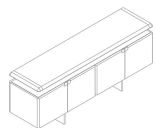

■ T17201X

■ T17202X

■ T172R2X

■ T17203X

ALL PICTURES SHOWN ARE FOR ILLUSTRATIVE PURPOSE ONLY. ACTUAL PRODUCT MAY VARY DUE TO PRODUCT ENHANCEMENT.

■ W00701X

■ T172R2X

■ W00702X

SCHEMATICS

Sideboard

53cm x 200cm H 73cm
20,87" x 78,74" H 28,74"

53cm x 200cm H 88cm
20,87" x 78,74" H 34,65"

Showcase

53cm x 90cm H 130cm
20,87" x 35,43" H 51,18"

RECTANGULAR FIXED

95cm x 200cm H 74cm
37,4" x 78,74" H 29,13"

105cm x 260cm H 74cm
41,34" x 102,36" H 29,13"

RECTANGULAR DESK

60cm x 180cm H 73cm
23,62" x 70,87" H 28,74"

ROUND FIXED

160cm x 160cm H 74cm
62,99" x 62,99" H 29,13"

FINISHINGS

Frame finishing

WALNUT