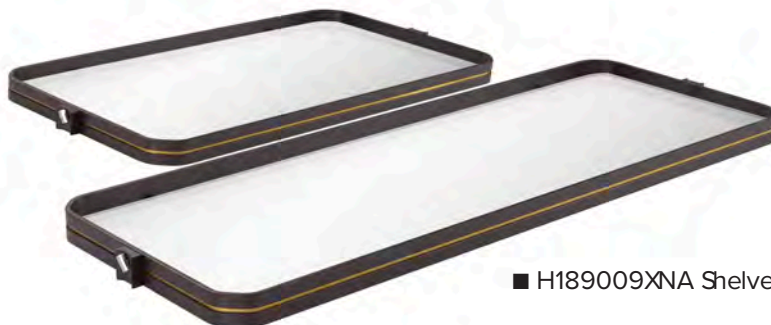

■ H189001XNA  
Vertical Post H263 cm

■ H189002XNA  
Vertical Post H223 cm

For each vertical post is always necessary to order 1 Wall Connectors Kit.

■ H189003XNA  
Wall Connectors Kit L19 (made of 2 pcs)  
For the Living compositions, we suggest using the wall mounting kit with a depth of L19 cm

■ H189004XNA  
Wall Connectors Kit L29 (made of 2 pcs)  
For the Night compositions, we suggest using the wall mounting kit with a depth of L29 cm

Shelves with chocolate painted aluminium frame with satin gold metal insert and ExtraWhite tempered glass.  
Shelves equipped with aluminium hooks.

■ H189008XNA Shelves L 60 cm

■ H189009XNA Shelves L 90 cm

Vertical Post made in aluminium painted in chocolate colour with satin gold metal insert. Vertical Post are equipped with black painted aluminium feet.

- H189014XNA  
Optional Mirror L50 H120 cm  
Optional Mirror L 50 cm with chocolate brown aluminum frame

- H189007XNA Tv Brackets  
TV Brackets in black metal.  
The connector can support TV from 32" or up to a maximum of 85" with maximum weight of 40 kg