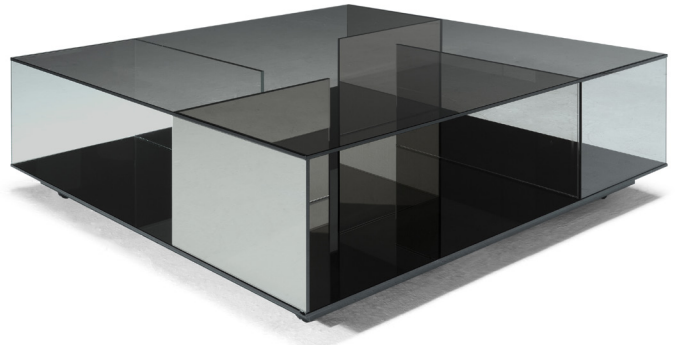

■ T140VX1

■ T140V01

■ T140VM4

■ T140V04

■ T140VX3

■ T140V03

SCHEMATICS

square ANGULAR

60cm x 60cm H 70cm
23,62" x 23,62" H 27,56"

square Central

100cm x 100cm H 34cm
39,37" x 39,37" H 13,39"

Rectangular Central

85cm x 125cm H 34cm
33,46" x 49,21" H 13,39"

FINISHINGS

Frame finishing

BRONZE

SMOKE

TRANSPARENT