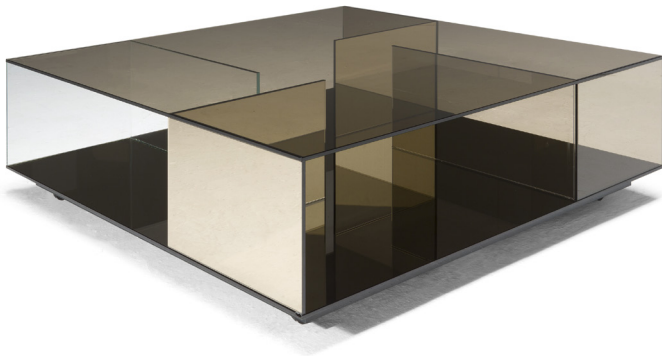

■ T140VX1

■ T140V01

■ T140VM4

■ T140V04

■ T140VX3

■ T140V03

SCHEMATICS

square ANGULAR

60cm x 60cm H 70cm
23,62" x 23,62" H 27,56"

square Central

100cm x 100cm H 34cm
39,37" x 39,37" H 13,39"

Rectangular Central

85cm x 125cm H 34cm
33,46" x 49,21" H 13,39"

FINISHINGS

Frame finishing

BRONZE

SMOKE

TRANSPARENT