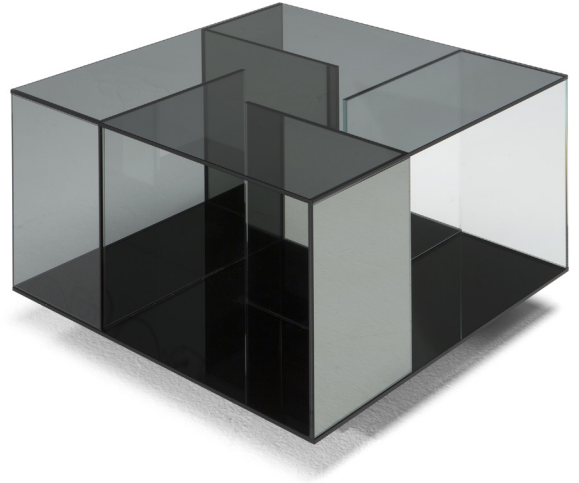

■ T140VX1

■ T140V01

■ T140VM4

■ T140V04

■ T140VX3

■ T140V03

SCHEMATICS

square ANGULAR

60cm x 60cm H 70cm
23,62" x 23,62" H 27,56"

square Central

100cm x 100cm H 34cm
39,37" x 39,37" H 13,39"

Rectangular Central

85cm x 125cm H 34cm
33,46" x 49,21" H 13,39"

FINISHINGS

Frame finishing

BRONZE

SMOKE

TRANSPARENT