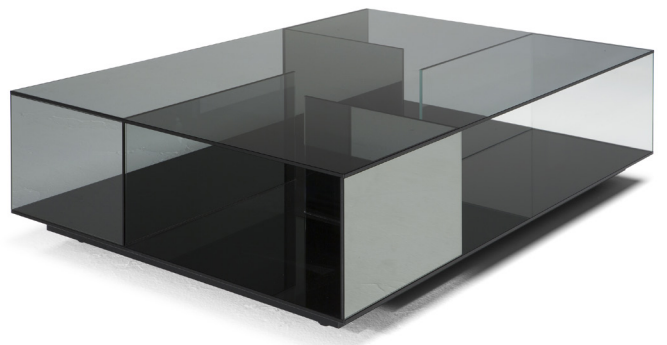

■ T140VX1

■ T140V01

■ T140VM4

■ T140V04

■ T140VX3

■ T140V03

SCHEMATICS

square ANGULAR

60cm x 60cm H 70cm
23,62" x 23,62" H 27,56"

square Central

100cm x 100cm H 34cm
39,37" x 39,37" H 13,39"

Rectangular Central

85cm x 125cm H 34cm
33,46" x 49,21" H 13,39"

FINISHINGS

Frame finishing

BRONZE

SMOKE

TRANSPARENT