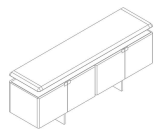

■ T17201X

■ T17202X

■ T172R2X

■ T17203X

■ W00701X

■ T172R2X

■ W00702X

SCHEMATICS

Sideboard

53cm x 200cm H 73cm
20,87" x 78,74" H 28,74"

53cm x 200cm H 88cm
20,87" x 78,74" H 34,65"

Showcase

53cm x 90cm H 130cm
20,87" x 35,43" H 51,18"

RECTANGULAR FIXED

95cm x 200cm H 74cm
37,4" x 78,74" H 29,13"

105cm x 260cm H 74cm
41,34" x 102,36" H 29,13"

RECTANGULAR DESK

60cm x 180cm H 73cm
23,62" x 70,87" H 28,74"

ROUND FIXED

160cm x 160cm H 74cm
62,99" x 62,99" H 29,13"

FINISHINGS

Frame finishing

WALNUT