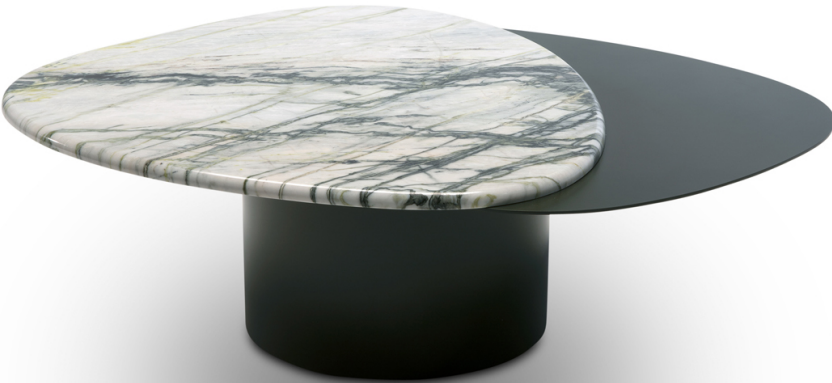

■ Q124001XNA

■ Q124003XNA

■ Q124005XNA

ALL PICTURES SHOWN ARE FOR ILLUSTRATIVE PURPOSE ONLY. ACTUAL PRODUCT MAY VARY DUE TO PRODUCT ENHANCEMENT.

SCHEMATICS

MULTIFORM CENTRAL

96cm x 100cm H 35cm
37,8" x 39,37" H 13,78"

100cm x 96cm H 35cm
39,37" x 37,8" H 13,78"

MULTIFORM ACCENT

61cm x 70cm H 45cm
24,02" x 27,56" H 17,72"

70cm x 61cm H 45cm
27,56" x 24,02" H 17,72"

FINISHINGS

Frame finishing

MATT COFFEE

Violet