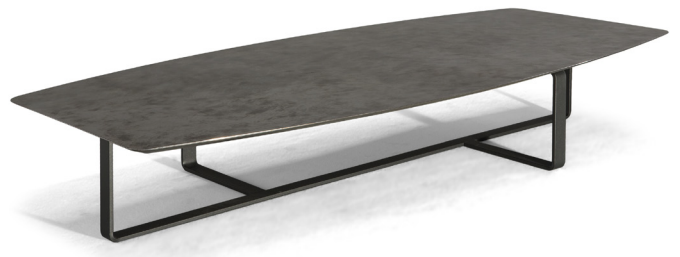

■ T134MX3

■ T134XX3

■ T134MM5

■ T134M05

■ T13401X

■ T13403X

SCHEMATICS

square Central

90cm x 90cm H 38cm
35,43" x 35,43" H 14,96"

Rectangular Central

70cm x 148cm H 25cm
27,56" x 58,27" H 9,84"

73cm x 118cm H 39cm
28,74" x 46,46" H 15,35"

Rectangular ACCENT

46cm x 56cm H 50cm
18,11" x 22,05" H 19,69"

FINISHINGS

Frame finishing

ANTHRACITE

Top finishing

SMOKED OAK

NICKEL SILVER

GLAZED COFFEE

GLOSSY CALACATTA GOLD