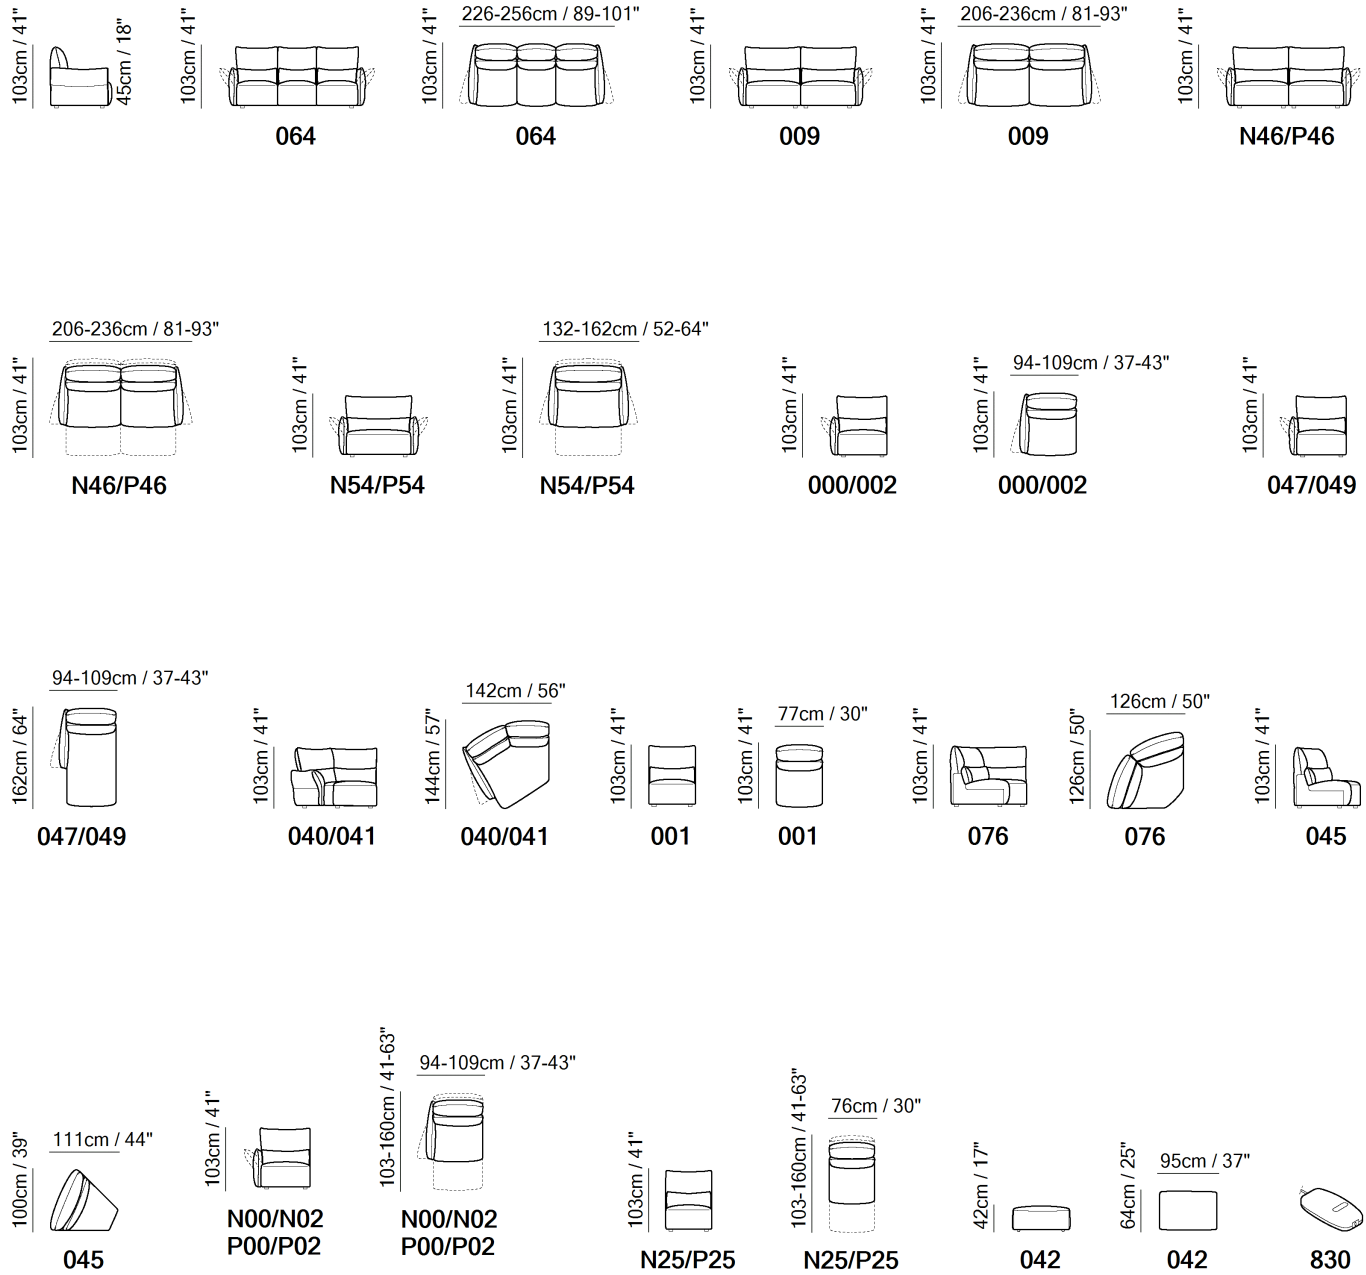

■ Vers. N00+N25+N02

■ Vers. N46

■ Vers. 000+001+076+002

SCHEMATICS

COMPOSITION EXAMPLES